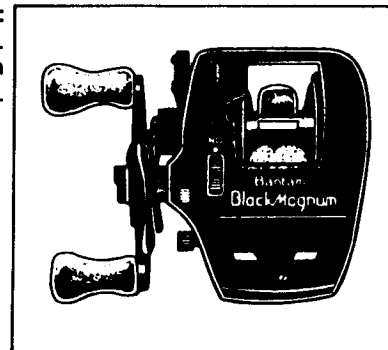

TO ORDER:
This reel belongs to the "Bantam" series.
Please order parts using the abbreviation
"BNT" and the part number.

EXPLODED PARTS VIEW BLACK MAGNUM® BKM 200

PARTS LIST

PART # DESCRIPTION

- 6. Friction Washer (A)
- 9. Spacer (A)
- 14. Friction Washer (B)
- 15. Drag Spring Washer
- 16. Friction Washer (C)
- 32. Bearing Retainer
- 42. Line Guide Pawl
- 60. Spacer (Optional)
- 124. Spool Shaft Bearing
- 133. Worm Shaft Retainer
- 184. Magnet Retainer Lock
- 185. Magnet Retainer
- 188. O Ring
- 194. Ball Bearing
- 198. Bearing Spacer
- 267. Cast Control Cap
- 277. Spacer (B)
- 280. Handle Screw "B"
- 281. Handle Nut
- 291. Side Plate Screw
- 330. Handle Nut Lock Plate
- 345. Drive Shaft Washer "B"
- 356. Worm Bearing "A"
- 358. Pawl Cap
- 425. Clutch Button Lock
- 489. Key Washer "A"
- 490. Drag Washer

PART # DESCRIPTION

- 605. Yoke
- 606. Clutch Button
- 607. Switch Spring Pin
- 608. Switch Spring
- 609. Drive Shaft Retainer Screw
- 610. Drive Shaft Retainer
- 611. Drive Shaft Bushing
- 612. Anti-Reverse Pawl Pin
- 613. Anti-Reverse Pawl
- 614. One-Piece Frame
- 615. Bearing Retainer
- 616. Line Guide
- 617. Level Wind Protector
- 618. Worm Shaft
- 619. Level Wind Guard
- 620. Stabilizer Bar
- 621. Worm Bearing "B"
- 622. Spool
- 623. Dial Case Screw
- 624. Screw Support
- 625. Dial Case
- 626. Magnetic Control Dial
- 627. Left Side Plate
- 657. Clutch Button Guide Pin
- 658. Flipping Retractor Spring