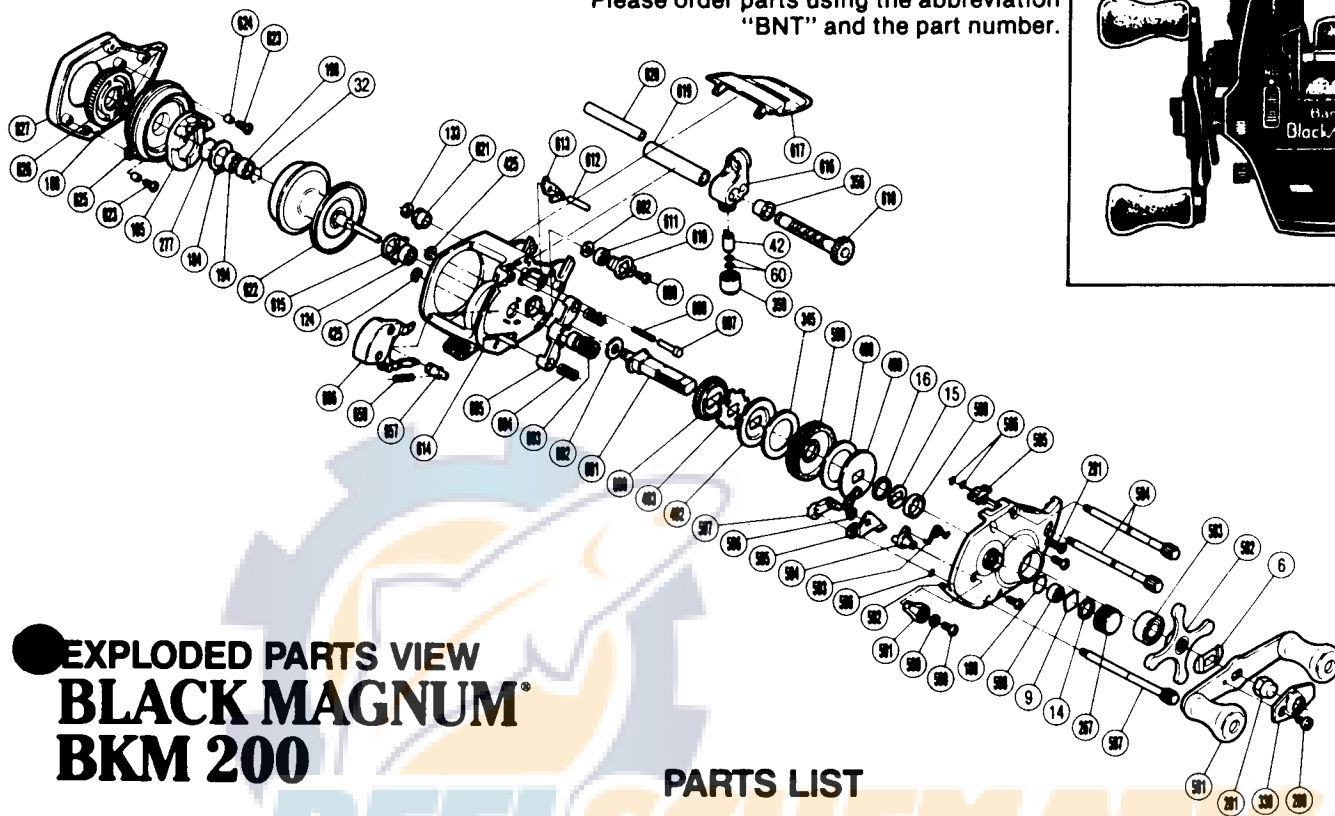

TO ORDER:
This reel belongs to the "Bantam" series.
Please order parts using the abbreviation
"BNT" and the part number.

EXPLODED PARTS VIEW BLACK MAGNUM® BKM 200

PARTS LIST

PART # DESCRIPTION

- 6. Friction Washer (A)
- 9. Spacer (A)
- 14. Friction Washer (B)
- 15. Drag Spring Washer
- 16. Friction Washer (C)
- 32. Bearing Retainer
- 42. Line Guide Pawl
- 60. Spacer (Optional)
- 124. Spool Shaft Bearing
- 133. Worm Shaft Retainer
- 184. Magnet Retainer Lock
- 185. Magnet Retainer
- 188. O Ring
- 194. Ball Bearing
- 198. Bearing Spacer
- 267. Cast Control Cap
- 277. Spacer (B)
- 280. Handle Screw "B"
- 281. Handle Nut
- 291. Side Plate Screw
- 330. Handle Nut Lock Plate
- 345. Drive Shaft Washer "B"
- 356. Worm Bearing "A"
- 358. Pawl Cap
- 425. Clutch Button Lock
- 489. Key Washer "A"
- 490. Drag Washer

PART # DESCRIPTION

- 492. Key Washer "B"
- 493. Anti-Reverse Ratchet
- 581. Handle Assembly
- 582. Star Drag
- 583. Drive Shaft Bearing
- 584. Side Plate Bolt "C"
- 585. Anti-Reverse Switch
- 586. Bolt Retainer
- 587. Side Plate Bolt "A"
- 588. Spool Shaft Bushing
- 589. Flipping Lever Screw
- 590. Lock Washer
- 591. Flipping Lever
- 592. Right Side Plate
- 593. Cam Spring
- 594. Flipping Cam
- 595. Joint Plate
- 596. Retractor Spring
- 597. Retractor Spring Guide
- 598. Bushing
- 599. Drive Gear
- 600. Idle Gear
- 601. Drive Shaft
- 602. Drive Shaft Washer "C"
- 603. Pinion Gear
- 604. Yoke Spring